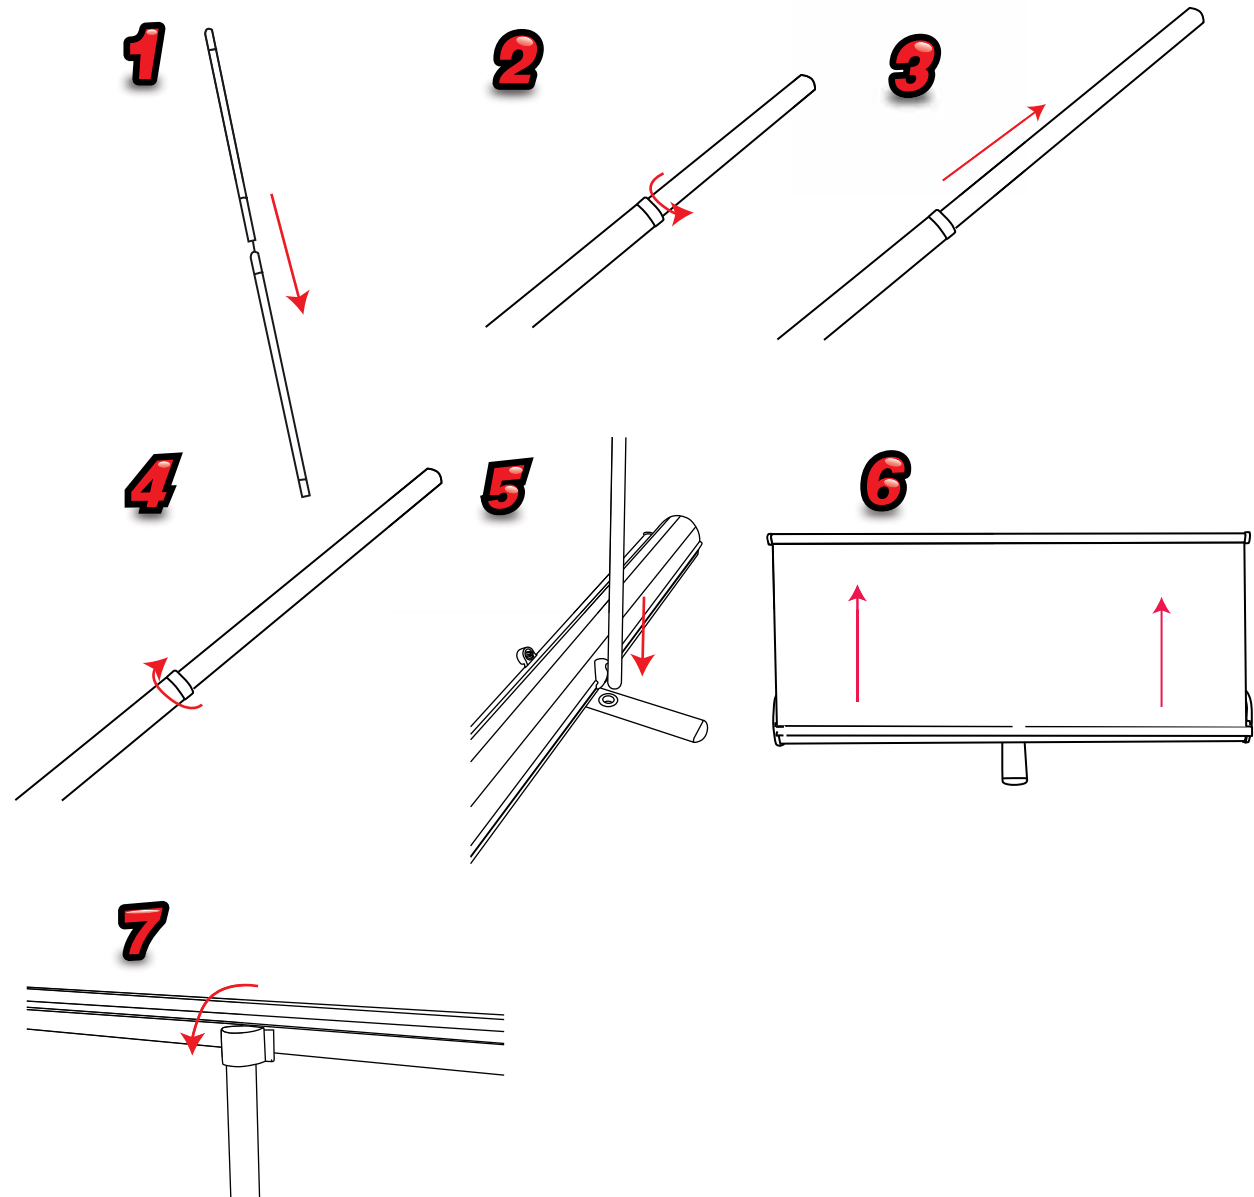

Pacific

kg

3.18kg 800mm
4.10kg 1000mm

Visible graphic Area :
2150-1490mm(h) x 800/1000mm(w)
recommended graphic thickness
250-300 micron

Pacific

Top Rail Attachment Option 1

Top Rail Attachment Option 2

Attaching Graphic

1

2

3