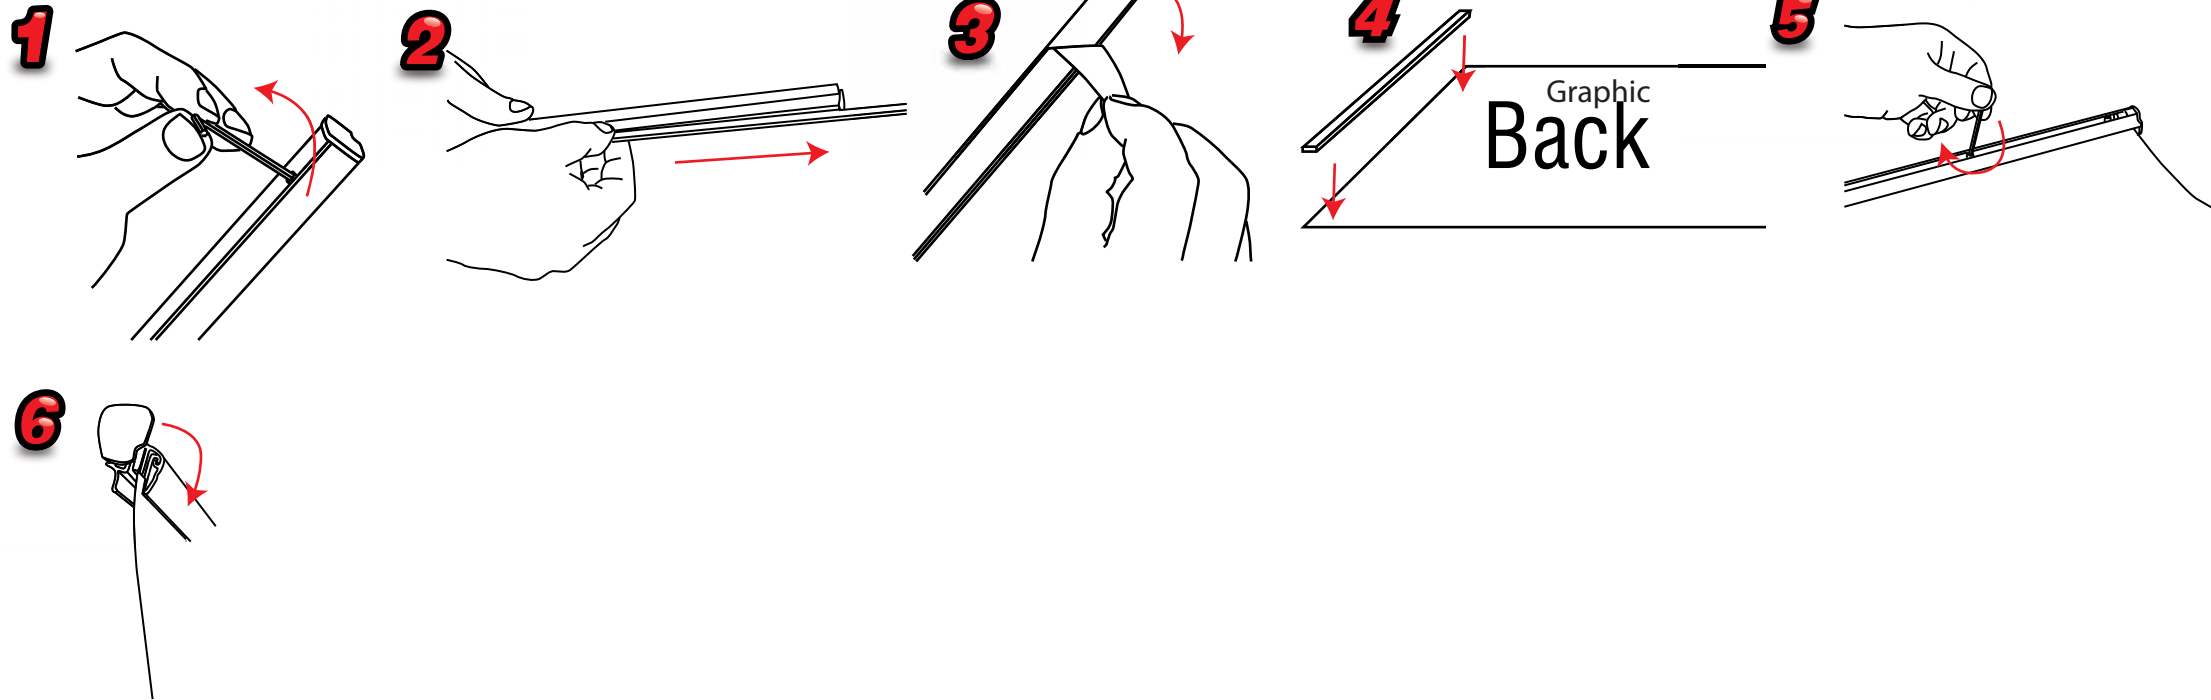

Pacific

kg

3.18kg 800mm
4.10kg 1000mm

Visible graphic Area :
2150-1490mm(h) x 800/1000mm(w)
recommended graphic thickness
250-300 micron

Pacific

Top Rail Attachment Option 1

Top Rail Attachment Option 2

Attaching Graphic