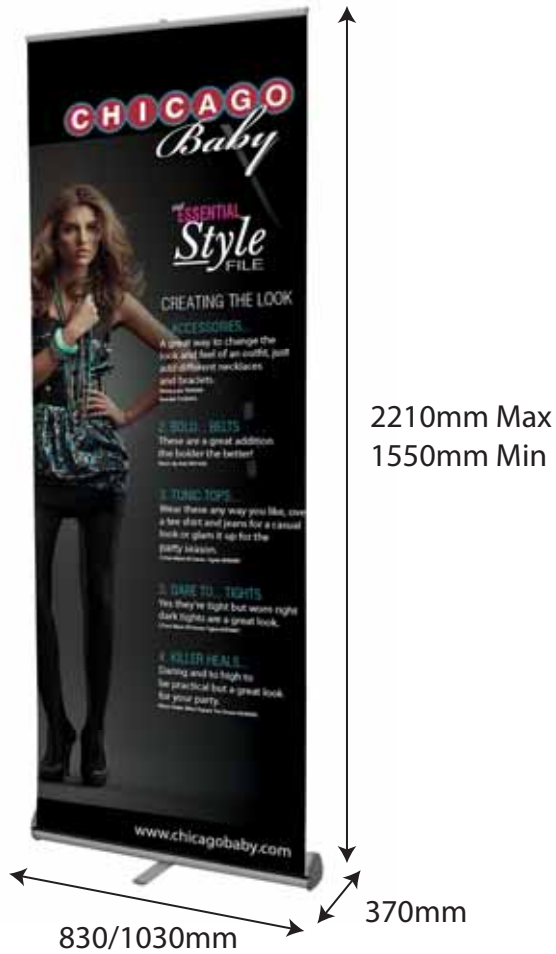

Pacific

kg

3.18kg 800mm
4.10kg 1000mm

Visible graphic Area :
2150-1490mm(h) x 800/1000mm(w)
recommended graphic thickness
250-300 micron

Pacific

Top Rail Attachment Option 1

Top Rail Attachment Option 2

Attaching Graphic