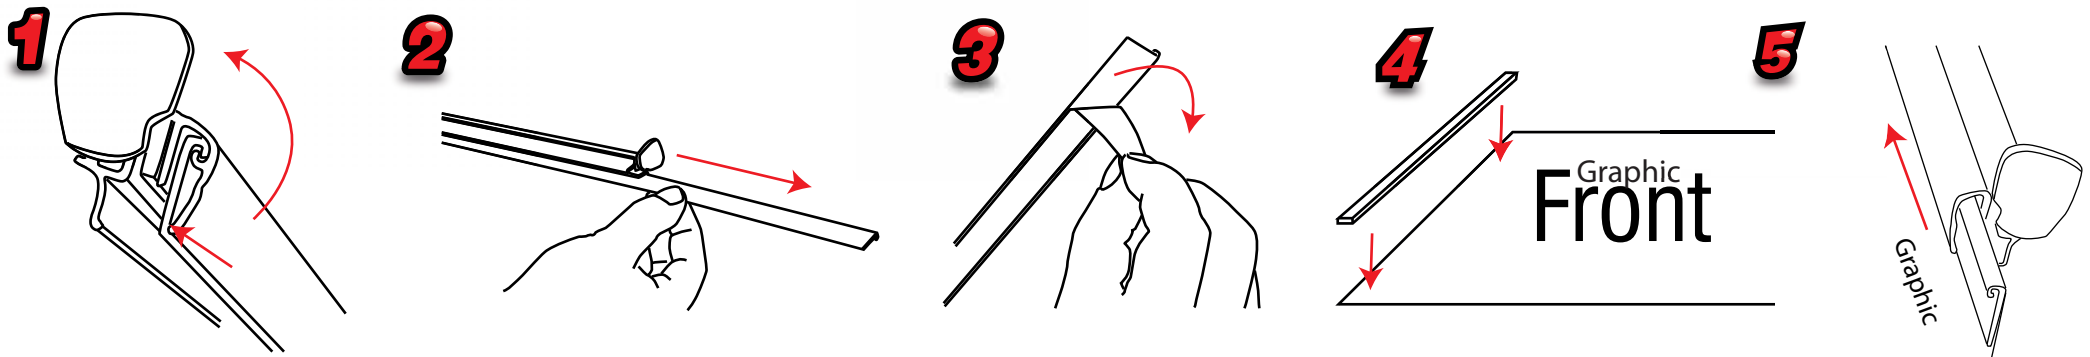

Pacific

kg

3.18kg 800mm
4.10kg 1000mm

Visible graphic Area :
2150-1490mm(h) x 800/1000mm(w)
recommended graphic thickness
250-300 micron

Pacific

Top Rail Attachment Option 1

Top Rail Attachment Option 2

Attaching Graphic